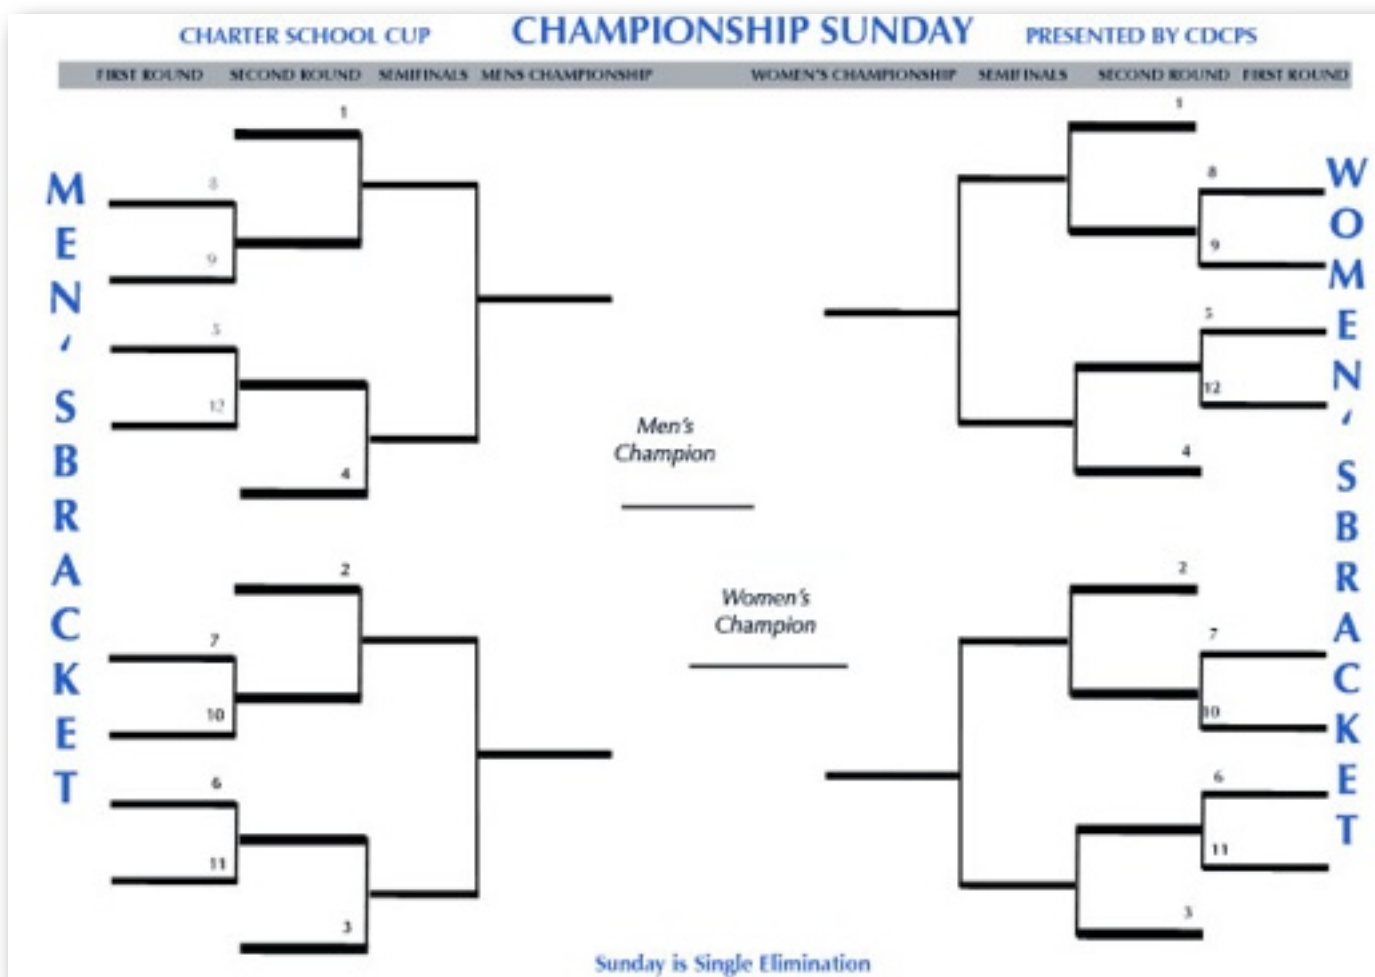

championship sunday games

2010 Charter School Cup

Time	Blue Court	Red Court	Black Court	Green Court
8:00 AM Women	#8 _____ v. _____	#7 _____ v. _____	#5 _____ v. _____	#6 _____ v. _____
	#9 _____	#10 _____	#12 _____	#11 _____
8:50 AM Men	#8 _____ v. _____	#7 _____ v. _____	#5 _____ v. _____	#6 _____ v. _____
	#9 _____	#10 _____	#12 _____	#11 _____
9:40 AM Women	#1 _____ v. _____	#4 _____ v. _____	#2 _____ v. _____	#3 _____ v. _____
	#8/9 _____	#5/12 _____	#7/10 _____	#6/11 _____
10:30 AM Men	#1 _____ v. _____	#4 _____ v. _____	#2 _____ v. _____	#3 _____ v. _____
	#8/9 _____	#5/12 _____	#7/10 _____	#6/11 _____
11:20 AM Women	Women's Semifinal A _____	Women's Semifinal A _____		
	v. _____	v. _____		
12:10 PM Men	Men's Semifinal A _____	Men's Semifinal B _____		
	v. _____	v. _____		
1:00 PM Women	Women's Final _____ v. _____			
	Blue Court			
2:00 PM Men	Men's Final _____ v. _____			
	Blue Court			

Tournament Layout

Teams play 2 seeding games Saturday which determine their seeds for Championship Sunday's single elimination games.

Seeding is based on the following criteria:

1. Overall Record
2. Record vs Common Opponent
3. Points Against
4. Coin Flip if 1-3 are even